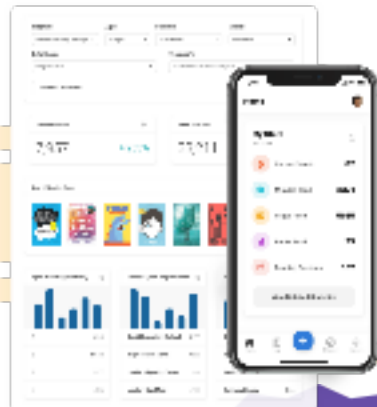

Teacher & Staff Log-In Instructions

Mobile App

Step 1: Download the **Beanstack Tracker** App.

Visit the Apple App Store or Google Play Store and search for "**Beanstack.**"

Step 2: Click "**Get Started**" and "**Yup!**" when asked, "Does your School, Library, or Bookstore already use Beanstack?"

Step 3: Search for **your school.**

Step 4: Enter your username
Username: 8-digit employee ID

Step 5: *Instead of your birthdate*
Birthdate: 3digitsschoolcode8digitemployeeid
(examples: 49712345678, or 0431234578)