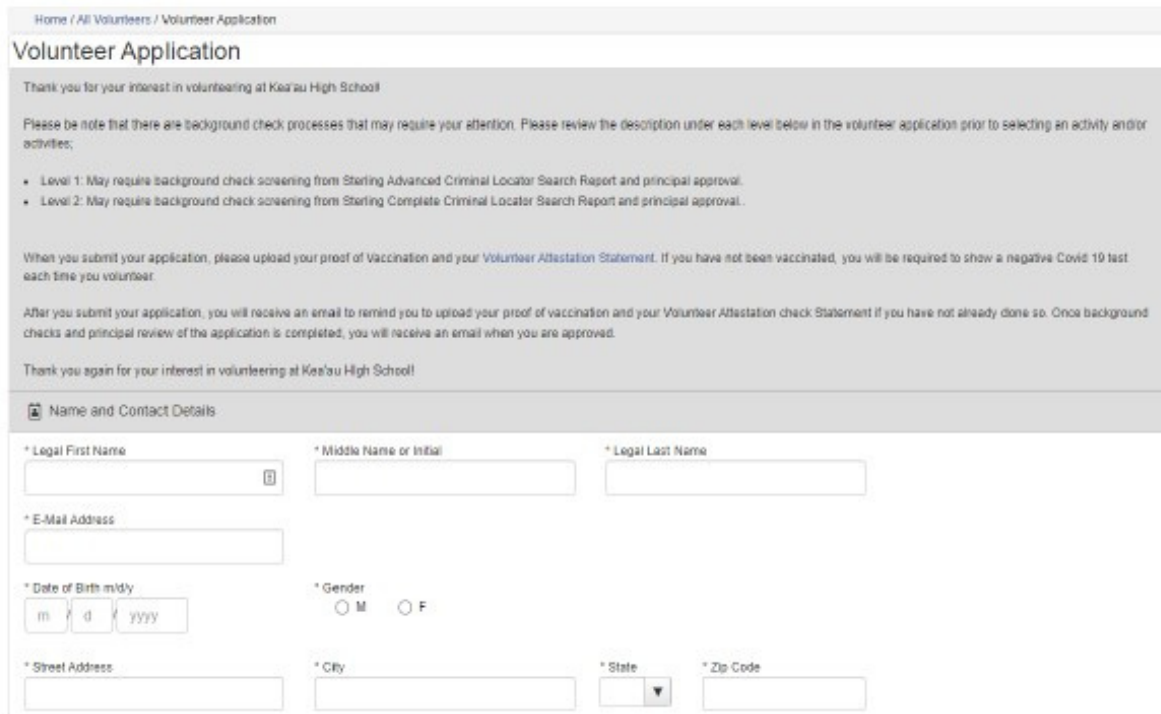

Once the application is submitted, you will receive an e-mail when you are approved and can begin volunteering!

Thank you for volunteering at Kea'au High School! Your contributions are invaluable!