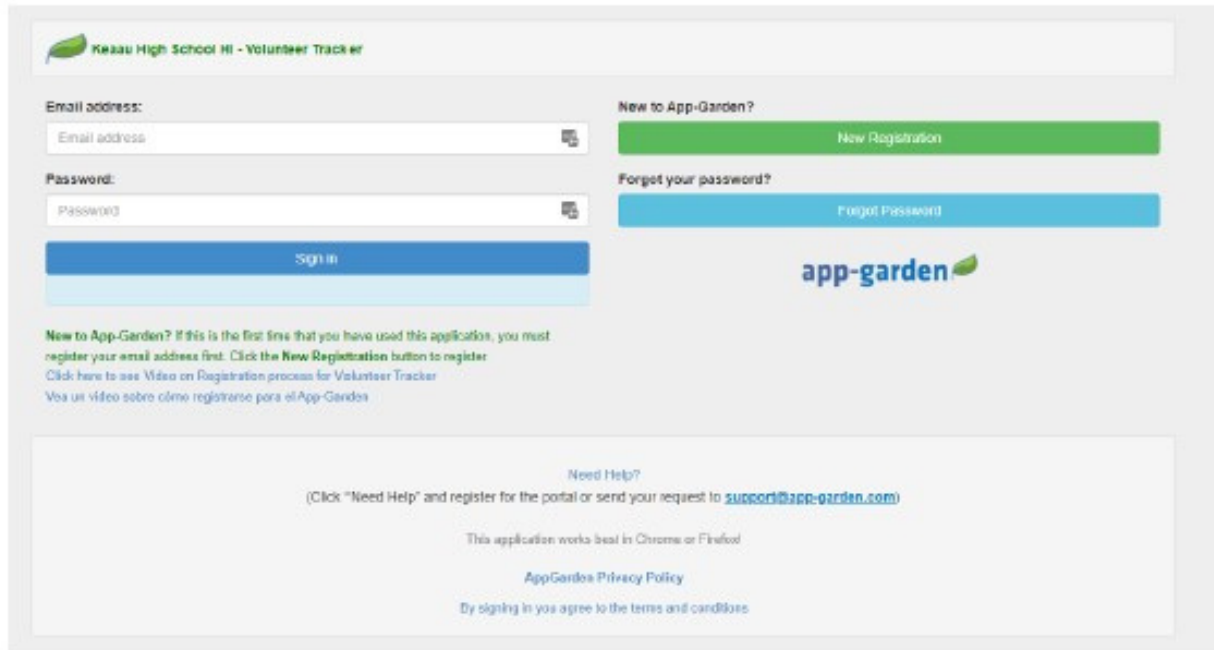

You will sign in using your email address and the password that you created when you registered.

You will see an application that you will complete and submit.