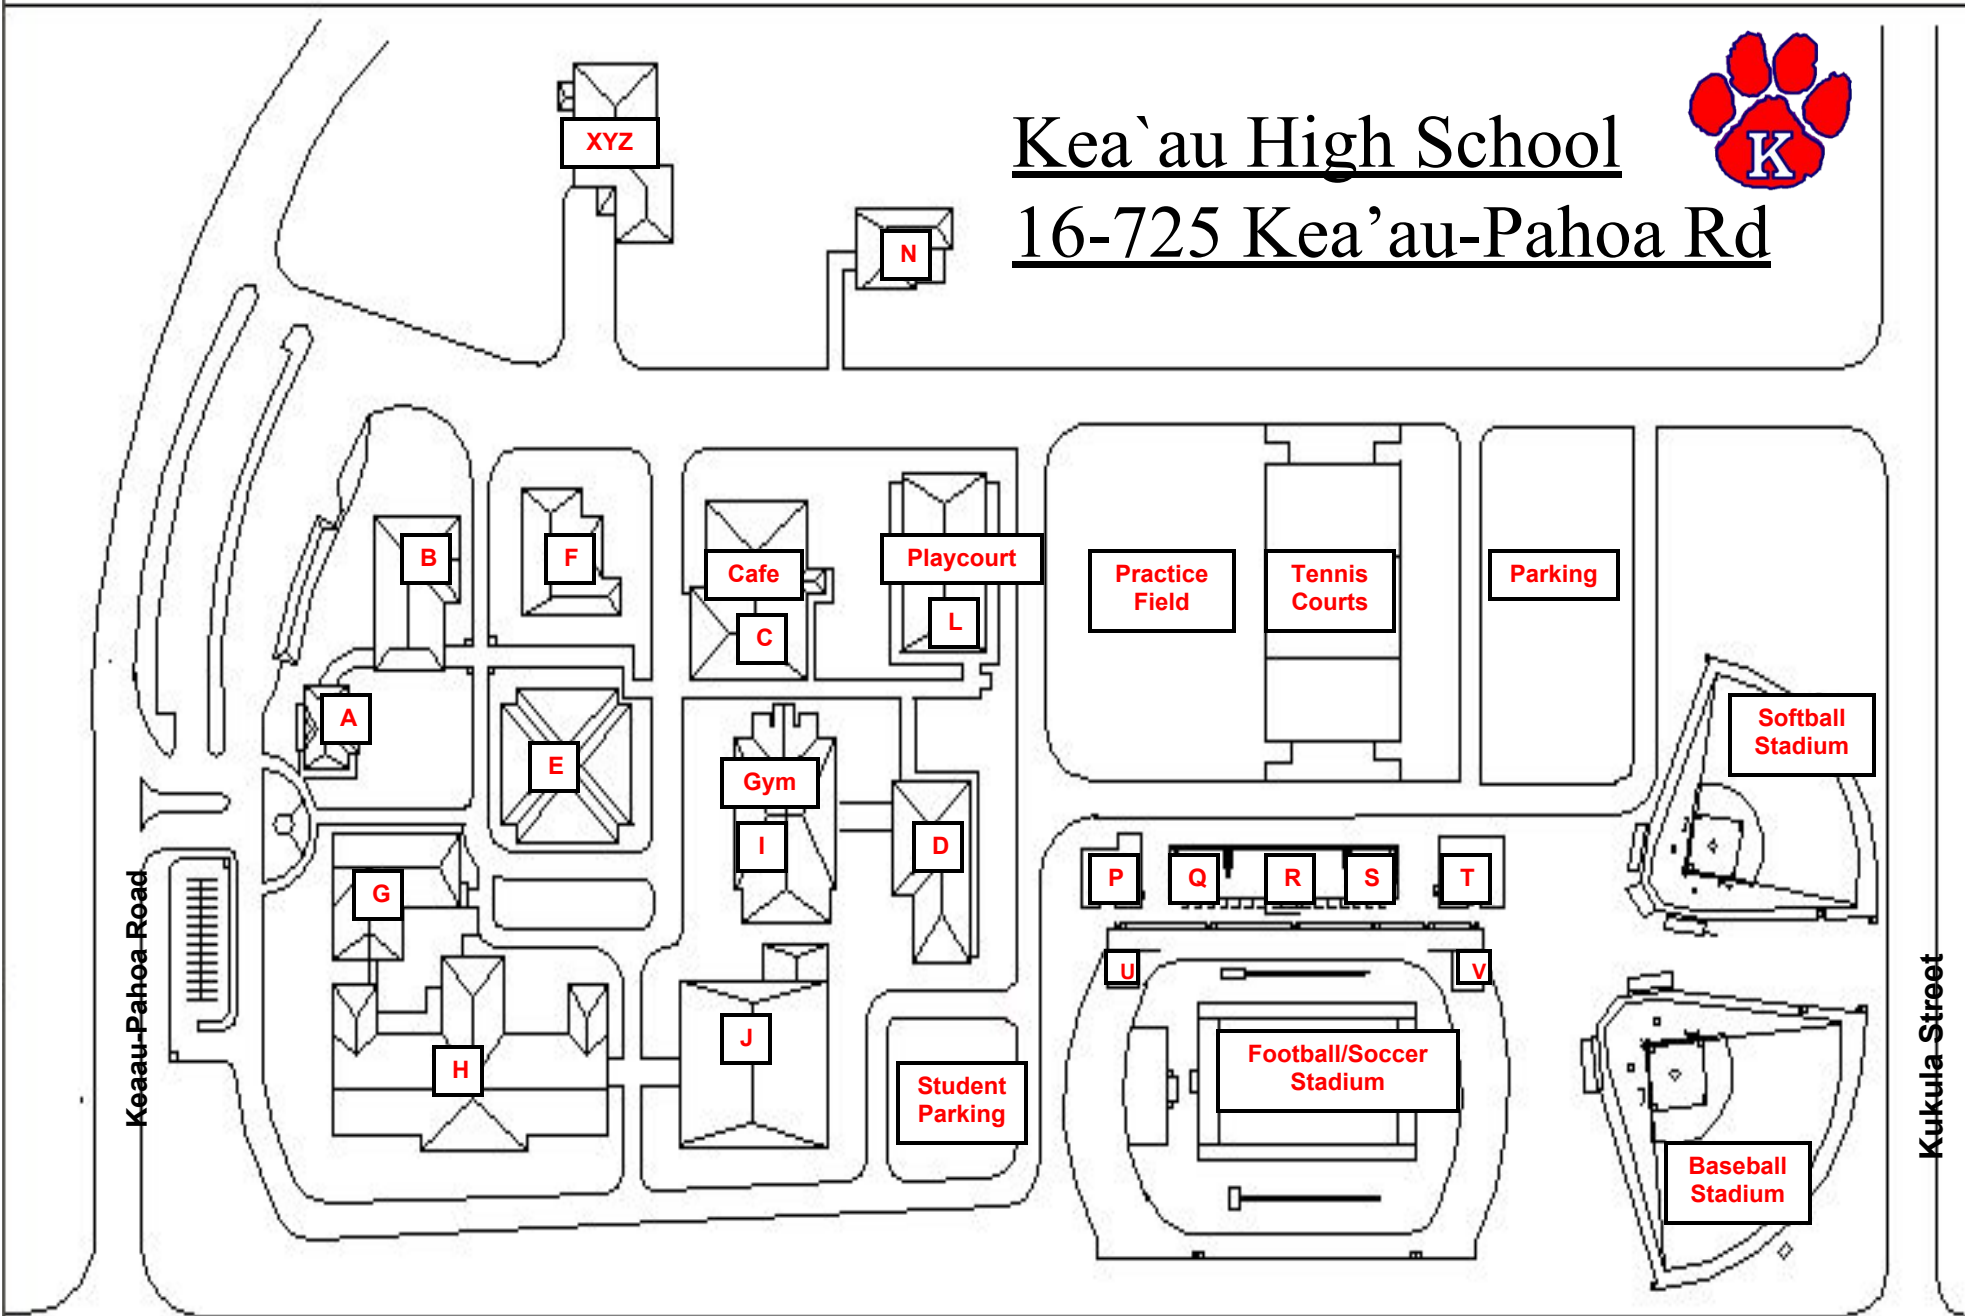

Kea'au High School

16-725 Kea'au-Pahoa Rd

☐ To Pahoa

Route 130

To Hilo
☐